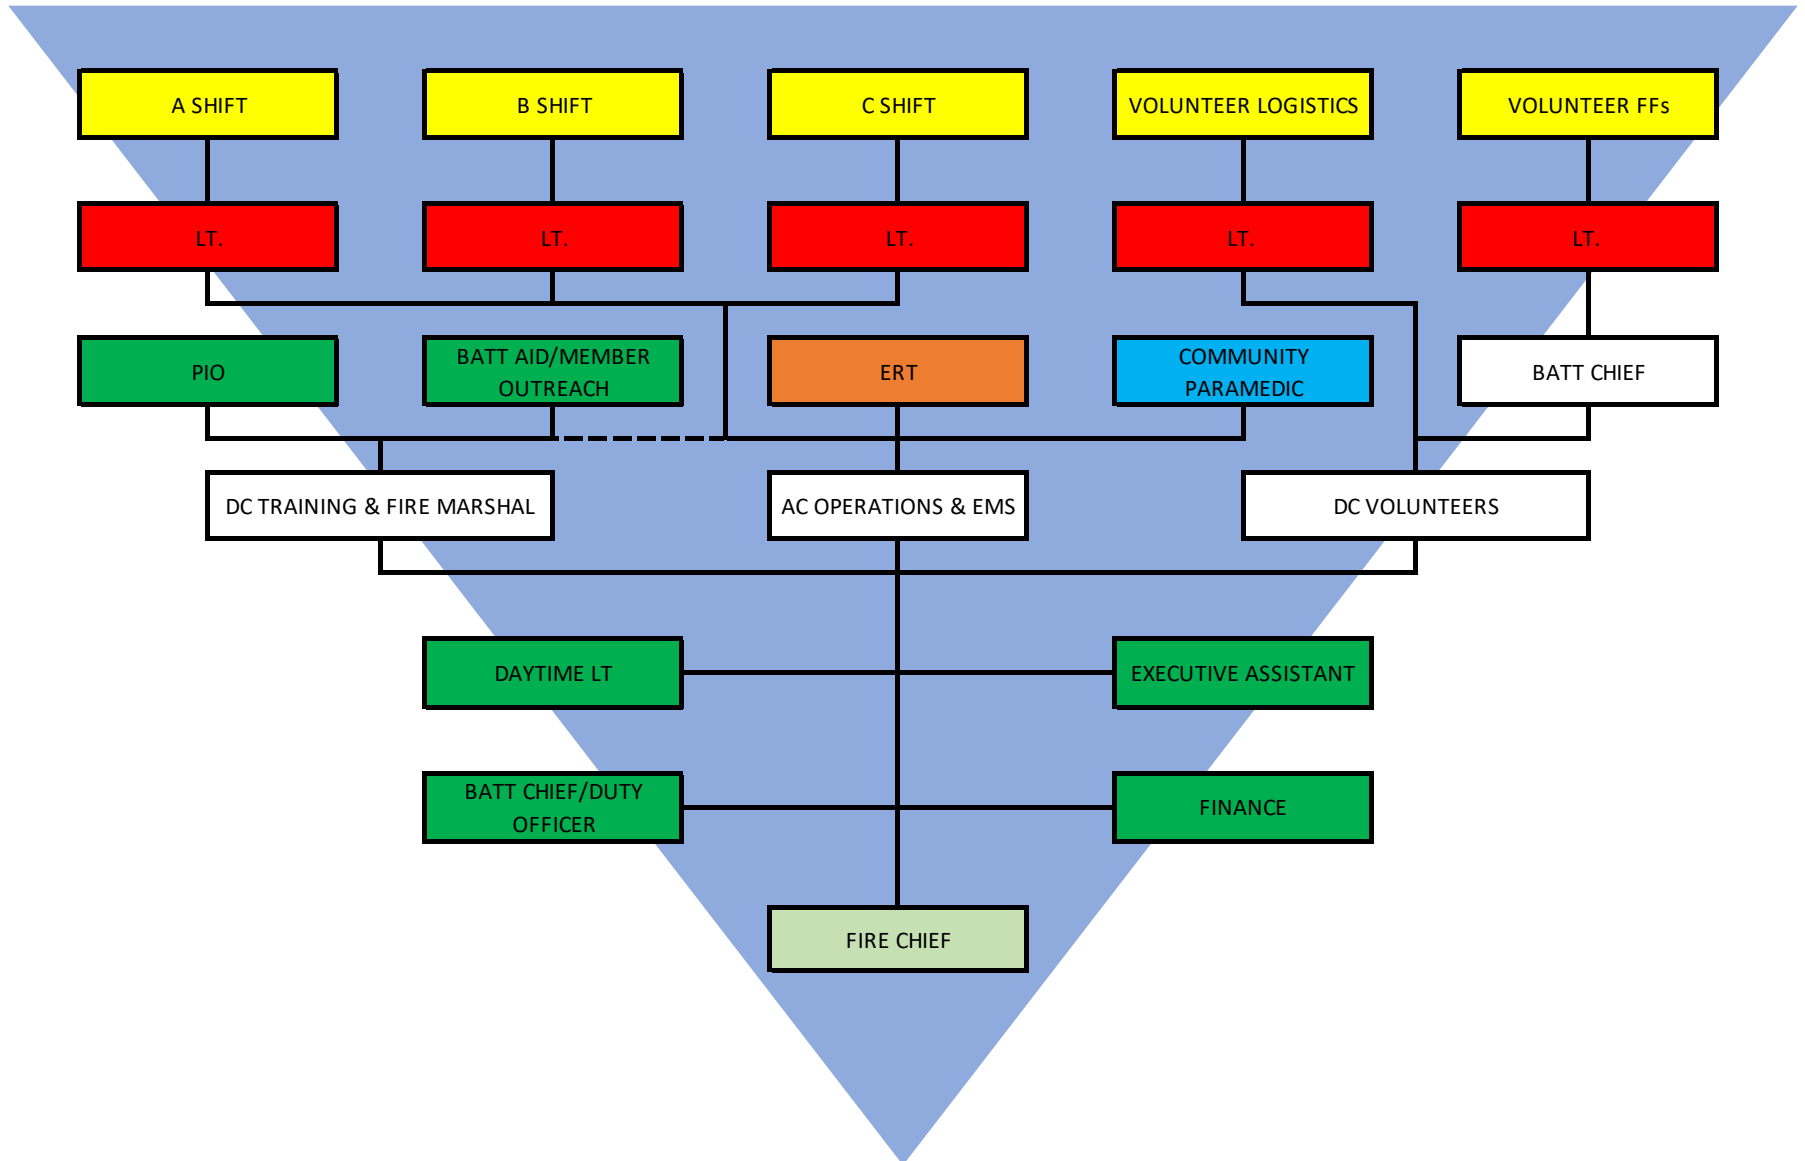

# SRFPD ORGANIZATIONAL CHART

This organizational chart is based upon the servant leadership philosophy

# SRFPD LINE PERSONNEL LIST

A Shift
Booth
Chaffeur
Dietz
Zimbrick
Lt. DuBois

B Shift
Hughes
Kriek
Liebig
Wenner
Lt. Heuer

C Shift
Bernier
Denley
Gandara
Mathews
Lt. Ahlers

ERTs
Cardoos
Curio

Vol FFs Grp 1
Brehm
Crays
Lopez
Ramsey
Teeter
VanDolah
Sr FF Cates

Vol FFs Grp 2
Gonzalez
Kreins
Nyland
Renning
Schrom
Stout
Sr FF Lawrenson

Logistics
Brogli
Miller
Nichols
Schoof
SrLog Stewart

Radio IDs -
C43 - Chief Pricher
4301 - A/C Marks
4303 - D/C Bautista
4304 - D/C Greenup
4308 - B/C Greisen
4309 - B/C Hennigan
4320 - Lt Heuer
4321 - Lt Anderson
4322 - Lt DuBois
4323 - Lt Ahlers
4357 - Chaplain Freimuth
4360 - Heath